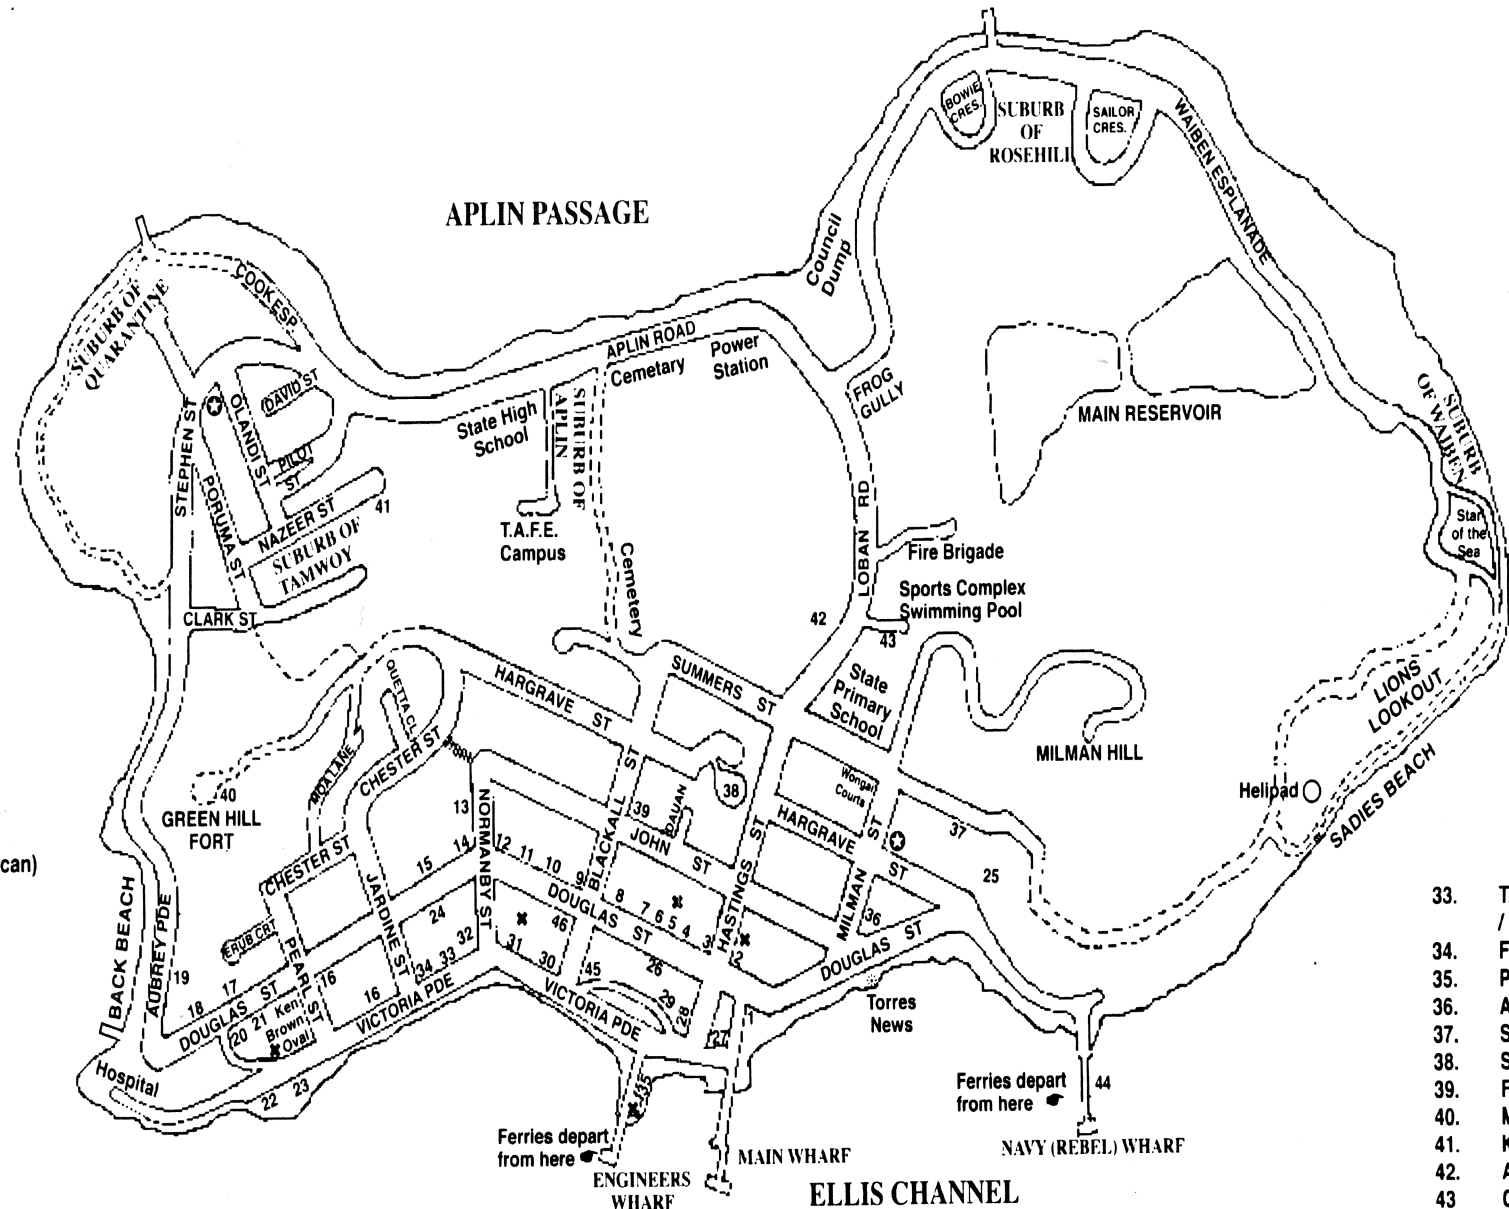

MAP OF

1. Post Office
2. National Australia Bank
3. Legal Services
4. Port Kennedy Community Hall
5. Council Chambers / Library
6. Health Centre
7. Newsagency
8. Chemist
9. Employment Services
10. Royal Hotel
11. Uniting Church
12. Torres Hotel
13. Sacred Heart Primary School
14. Roman Catholic Church
15. Quetta Memorial Church (Anglican)
16. Hostels - Jummula Dubbins and Canon Boggo Pilot
17. Dept. A&TSI Housing
18. Police Station
19. Women's Shelter
20. Court House
21. Child Care Centre
22. Bowls Club
23. Boat Club
24. IBIS Supermarket
25. Army / Navy Facility
26. Rainbow Motel
27. Customs House
28. Commonwealth Centre
29. Grand Hotel
30. Torres Strait Travel
31. Pearls Building
32. Jardine Motel

33. T.S.R.A / I.C.C. / D.A.T.S.I.P. / Native Title Offices
34. Federal Hotel
35. Peddells Ferry Service
36. Ambulance
37. Seventh Day Adventist
38. School Support Centre
39. Full Gospel Church
40. Museum / Historical Society
41. Kaziw Meta (Cathedral College)
42. Assembly of God
43. CWA Hall
44. Rebel / Torres Strait Tours
45. Gab Titui Cultural Centre
46. TI Hardware
- Kindy / Preschools
- ✕ Public Toilets